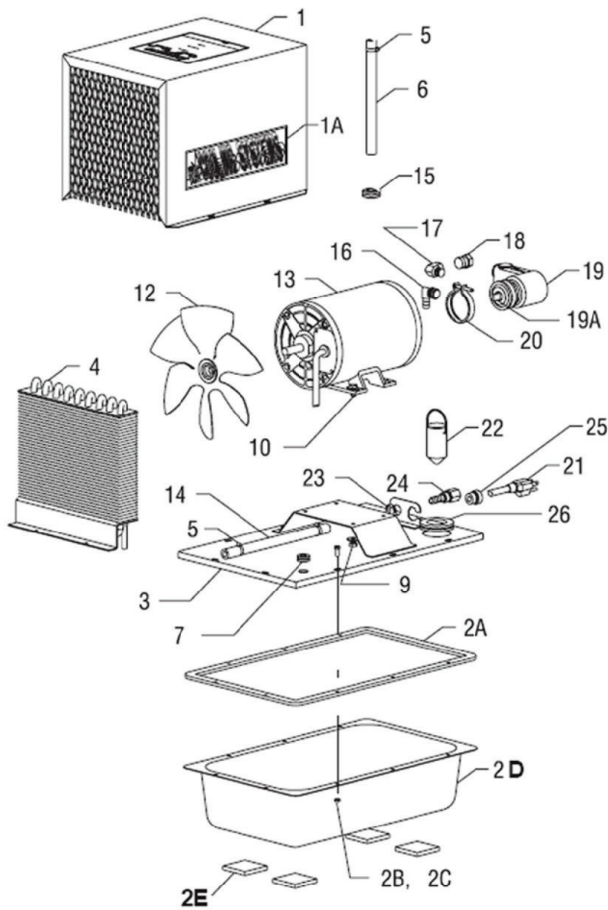

Model 2500SS Parts List

ITEM	QTY	PART NO	DESCRIPTION
1	1	1590025	Cover, Cooler
1A	2	3721	Decal (included with item 1)
2	1	2640007	Kit, Cooler Tank,2500SS
2A	1	3574	Gasket (included with item 2)
2B	8	3596	Screw. (included with item 2)
2C	8	1374	Nut. (included with item 2)
2D	1	2640006	Tank, Coolant (included with item 2)
2E	4	3329	Mounting Pad (included with item 2)
3	1	1590021	Top Weldment
4	1	2230002	Radiator
5	1	010323	Clamp
6	1	3098G	Hose. (7 1/2" long)
7	1	3888	Grommet
8			
9	4	152461	Nut, 1/4-20UNC
10	4	089799	Screw, 1/4-20UNC x 1/2
11			
12	1	166570	Fan Blade with Set Screw
13	1	3429	Motor, 115/230V,50/60HZ, 1 Ph
14	1	3098H	Hose (13" long)
15	1	3558	Grommet
16	1	5523	Elbow. Hose. 90*
17	1	3077	Elbow. 3/8 N.P.T.
18	1	3063	Reducer. 3/8 N.P.T.-1/4 N.P.T.
19	1	5515	Pump
19A	1	2220004	Coupling (included with item 19)
20	1	1066	Clamp, Motor to Pump
21	1	1096	Power Cord
22	1	3683	Level Indicator Assembly
23	1	2250006	Retaining Ring
24	1	1720028	Adaptor, Hose to Pipe
25	1	1429	Strain Relief Bushing
26	1	3889	Grommet
NS	1	5557	Replacement Filter Screen
NS	2	3066	Reducer Adaptor

NS indicates 'Not Shown'

* Trade-in rebuilt pump available, call for details