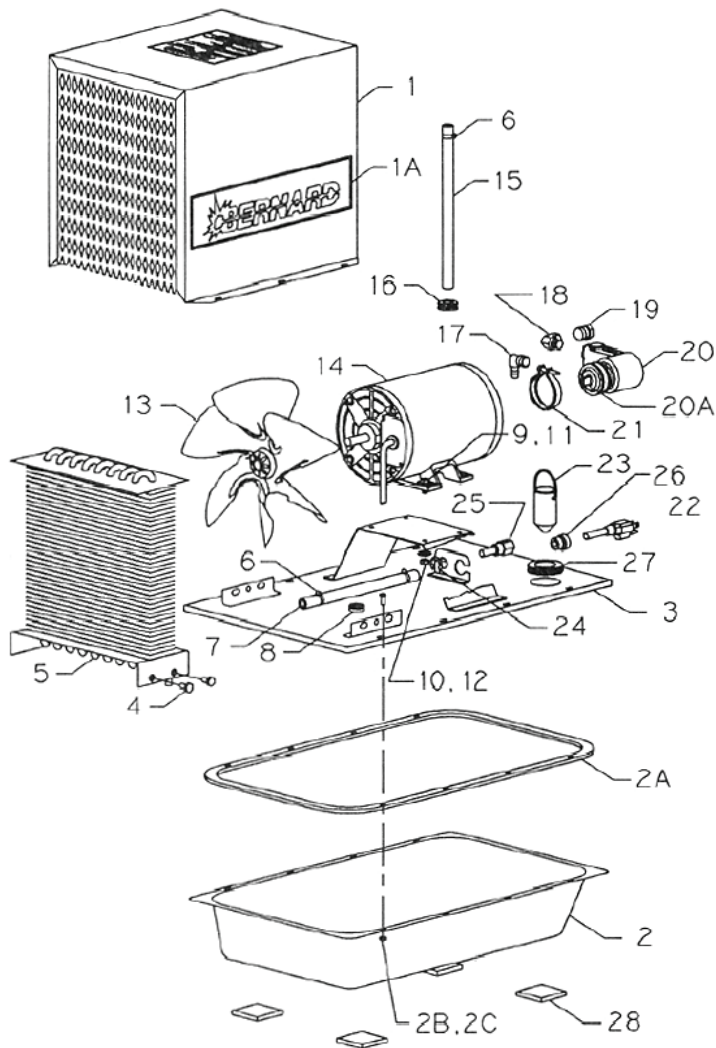

Model 3500SS Parts List

ITEM	QTY	PART NO	DESCRIPTION
1	1	3583	Cover, Cooler
1A	2	1890022	Decal (included with item 1)
2	1	3594	Tank Kit
2A	1	3574	Gasket (included with item 2)
2B	8	3596	Screw. (included with item 2)
2C	8	1374	Nut. (included with item 2)
3	1	3582	Top Weldment
4	3	1102	Screw
5	1	3880	Radiator
6	3	272	Clamp (Bag of 10. 3 required)
7	1	3098A	Hose. (10" long)
8	1	3888	Grommet
9	4	1451	Bolt
10	4	1456	Nut
11	4	1452	Flat Washer
12	4	3613	Lock Washer
13	1	3525	Fan Blade with Set Screw
14	1	5514	Motor. 115/230 V. 60 HZ. 1 Ph
		3429	Motor. 115/230 V. 50/60 HZ. 1 Ph
15	1	3098B	Hose (9" long)
16	1	3558	Grommet
17	1	5523	Elbow. Hose. 90*
18	1	3077	Elbow. 3/8 N.P.T.
19	1	3063	Reducer. 3/8 N.P.T.-1/4 N.P.T.
20	1	5515	*Pump
20A	1	2220004	Coupling. (included with item 20)
21	1	1066	Clamp. Motor to Pump
22	1	1096	Power Cord
23	1	3683	Level Indicator Assembly
24	1	2250006	Retaining Ring
25	1	1720028	Adaptor, Hose to Pipe
26	1	1429	Strain Relief Bushing
27	1	3889	Grommet
28	4	3329	Mounting Pod
NS	1	5557	Replacement Filter Screen
NS	2	3066	Reducer Adaptor
NS	1	5550	Temperature Gauge (optional)

NS indicates 'Not Shown'

* Trade-in rebuilt pump available, call for details