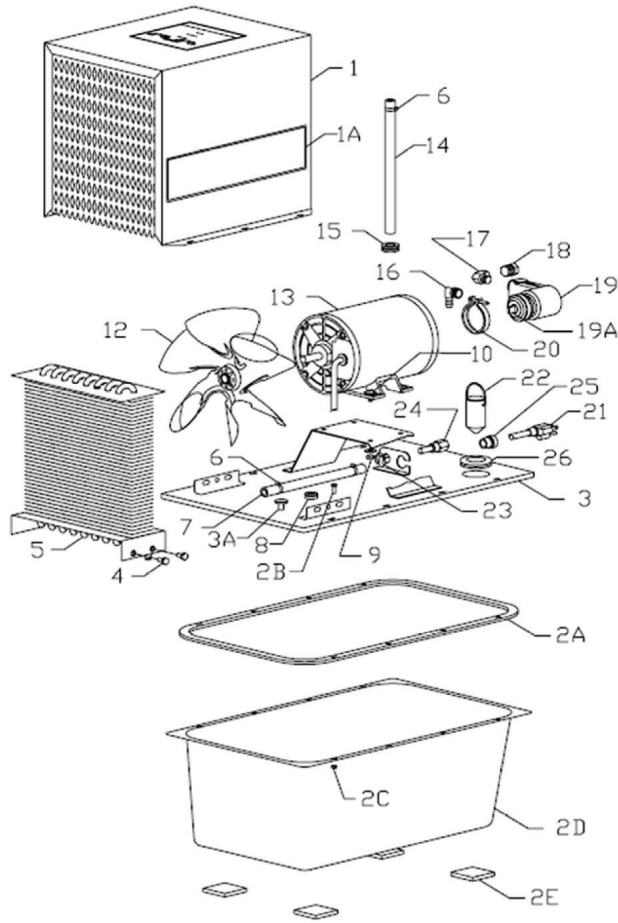

Model 6500SS Parts List

ITEM	QTY	PART NO	DESCRIPTION
1	1	3583	Cover, Cooler
1A	2	3540	Decal (included with item 1)
2	1	2640004	Kit, Cooler Tank,6500SS
2A	1	3574	Gasket (included with item 2)
2B	8	3596	Screw. (included with item 2)
2C	8	1374	Nut. (included with item 2)
2D	1	2640003	Tank, Coolant (included with item 2)
2E	4	3329	Mounting Pad (included with item 2)
3	1	3582	Top Weldment
3A	1	2190003	Plug (incl. w/ item 3)
4	1	1102	Bolt
5	1	GB0003	Radiator
6	1	010323	Clamp
7	1	3098F	Hose. (13" long)
8	1	3888	Grommet
9	4	152461	Nut, 1/4-20UNC
10	4	089799	Screw, 1/4-20UNC x 1/2
11			
12	1	3000003	Fan Blade with Set Screw
13	1	3429	Motor, 115/230V,50/60HZ, 1 Ph
14	1	3098B	Hose (9" long)
15	1	3558	Grommet
16	1	5523	Elbow. Hose. 90*
17	1	3077	Elbow. 3/8 N.P.T.
18	1	3063	Reducer. 3/8 N.P.T.-1/4 N.P.T.
19	1	5515	Pump
19A	1	2220004	Coupling (included with item 19)
20	1	1066	Clamp, Motor to Pump
21	1	1096	Power Cord
22	1	3683	Level Indicator Assembly
23	1	2250006	Retaining Ring
24	1	1720028	Adaptor, Hose to Pipe
25	1	1429	Strain Relief Bushing
26	1	3889	Grommet
NS	1	5557	Replacement Filter Screen
NS	2	3066	Reducer Adaptor

NS indicates 'Not Shown'

* Trade-in rebuilt pump available, call for details