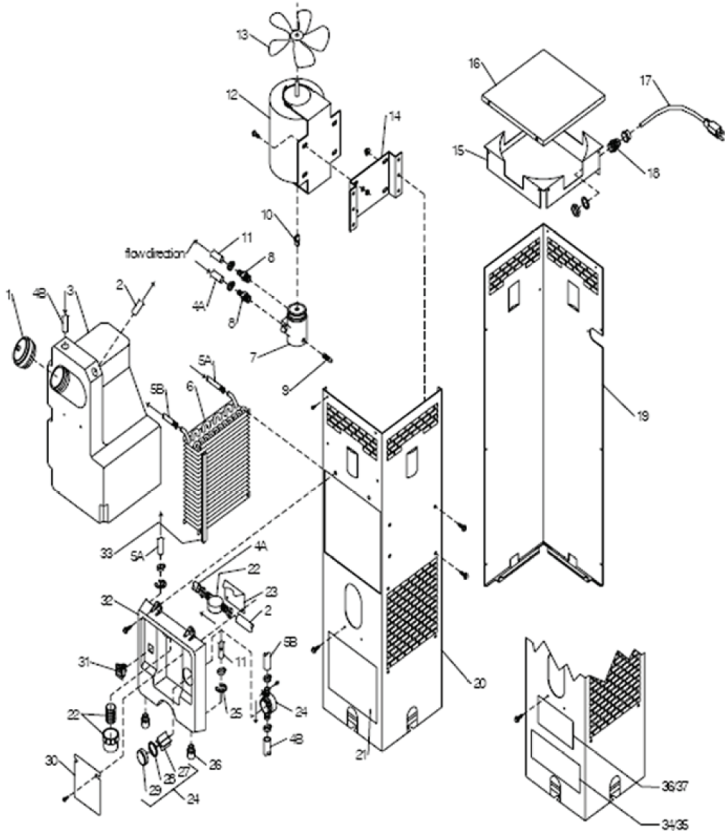

Model V35 Vertical Parts

ITEM	QTY	PART NO	DESCRIPTION
1	1	166 608	CAP, tank screw-on w/vent
2	1	194 179	TUBE, pick-up coolant
3	1	192 852	TANK. reservoir
4A	1	194 174	TUBING, PVC 15.0 long
4B	1	136369	TUBING, PVC 10.0 long
5A	1	174 044	TUBING, PVC 18.0 long
5B	1	174 044	TUBING, PVC 18.0 long
6	1	196 515	RADIATOR, heat exchanger
7	1	197 361	PUMP, coolant (consisting of)
8	2	126 978	... FITTING, hose brs barbed
9	1	196 990	... FITTING, hose brs barbed
10	1	134 795	... COUPLER, drive pump
11	1	194 173	HOSE, 21.0 long black
12	1	173 263	MOTOR. 1/4HP, 115VAC
12	1	173 264	MOTOR. 1/4HP, 230VAC
13	1	166 570	BLADE, fan
14	1	192 848	BRACKET, mtg motor/pump
15	1	192 856	PLENUM, fan
16	1	192 858	COVER, top
17	1	192 457	CABLE, power (115VAC)
17	1	192 458	CABLE, power (230VAC)
18	1	139 042	BUSHING, strain relief
19	1	192 854	CASE SECTION, wrapper
20	1	192 857	CASE SECTION, main
21	1	192 449	LABEL, warning/caution
22	1	166 564	FILTER, in-linelow profile
23	1	168 254	CLIP, filter mounting
24	1	215279	INDICATOR, flow
25	2	166 560	RING, ext. retaining
26	2	166 571	FITTING, coolant barbed
27	1	215270	PADDLE. flow indicator
28	4	166 566	O-RING
29	1	186 005	LENS. flow indicator.
30	2	195582	NAMEPLATE. Generic
31	1	177 396	SWITCH, rocker
32	1	192 859	PANEL. front
33	2	177 448	WEATHERSTRIPPING
34	1	134 327	LABEL. warning (w/words)
35	1	180 663	LABEL. warning general (wordless CE)
36	1	188 980	LABEL. caution incorrect coolant (words)
37	1	178 910	LABEL. caution incorrect coolant (wordless)

NS indicates 'Not Shown'

* Trade-in rebuilt pump available, call for details