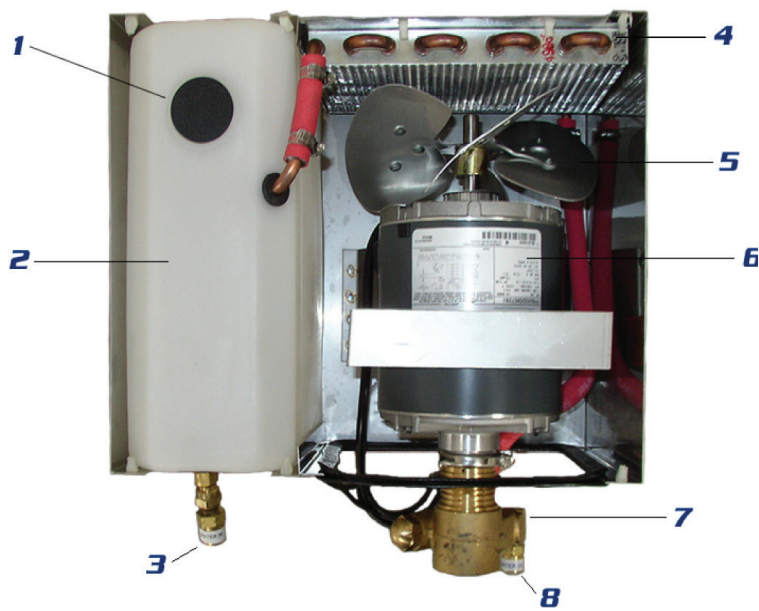

DF-Tig-er Parts List

ITEM	PART NO	DESCRIPTION
1	G1001	Reservior Cap
2	S0450	Reservior
3	N/A	Water In
4	C2055	Radiator
5	F3075	Fan
6	M2500	Motor
7	P1200	Rotary Vane Pump
8	N/A	Water Out
9	S0452	Hood
10	S0451	Chassis

NS indicates 'Not Shown'

* Trade-in rebuilt pump available, call for details